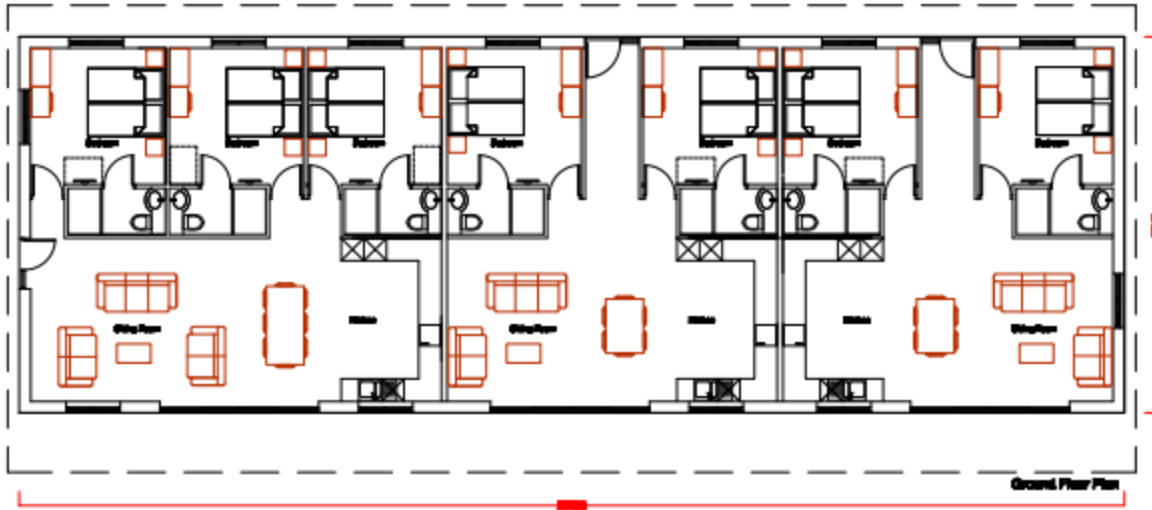

22/02074/FUL Forest View, Furzeley Road, Denmead, PO7 6TX

Construction of single storey tourist accommodation building comprising 2No two bedroom lodges and 1No three bedroom lodge.

Proposed Site Plan & Planting Plan

Forest View, Denmead
 New Planting Plan
 32/328 [A]01
 Scale 1:100 @A3

Proposed Floor & Roof Plan

Point View, Dotted
Proposed Floor Plans
Selling Point
Date: 1/1/2024

Proposed Section

Proposed Elevations

Site Photographs