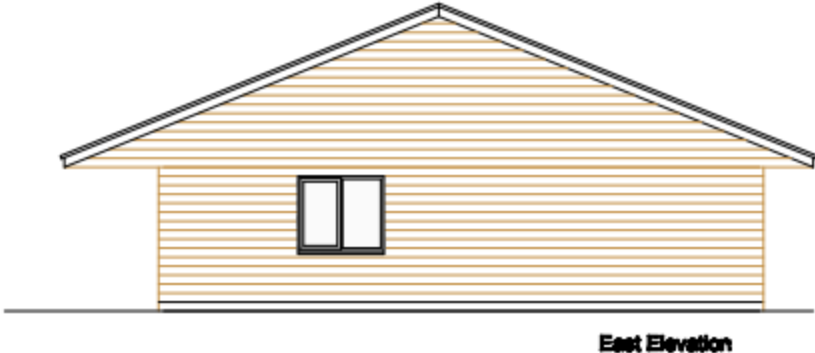

22/02074/FUL Forest View, Furzeley Road, Denmead, PO7 6TX

Construction of single storey tourist accommodation building comprising 2No two bedroom lodges and 1No three bedroom lodge.

Proposed Site Plan & Planting Plan

Forest View, Denmead
 New Planting Plan
 32/328 [A]01
 Scale 1:100 @A3

Proposed Floor & Roof Plan

Point View, Dotted
Proposed Floor Plans
Selling Point
Date: 1/1/2024

Proposed Section

Proposed Elevations

Site Photographs