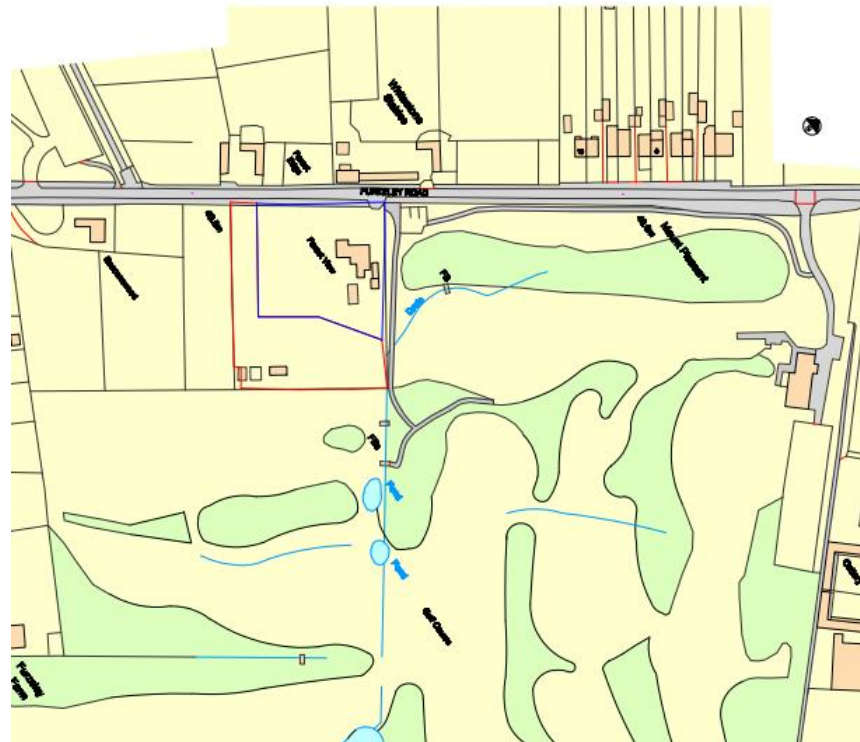

22/02074/FUL Forest View, Furzeley Road, Denmead, PO7 6TX

Construction of single storey tourist accommodation building comprising 2No two bedroom lodges and 1No three bedroom lodge.

Proposed Site Plan & Planting Plan

Forest View, Denmead
 New Planting Plan
 32/328 [A]01
 Scale 1:100 @A3

Proposed Floor & Roof Plan

Point View, Dotted
Proposed Floor Plans
Selling Point
Date: 1/1/2024

Proposed Section

Proposed Elevations

Site Photographs

01. View North East along Furzeley Road from site access

Existing track from entrance to site.

Derelict buildings at rear of site.

View from access across existing site.

Site Photographs

Existing vegetation to boundaries with golf course looking North East.