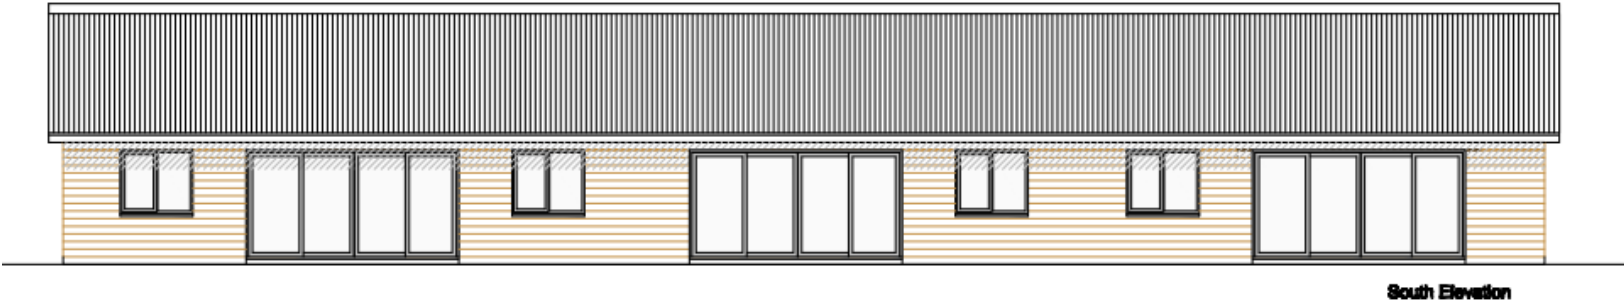

22/02074/FUL Forest View, Furzeley Road, Denmead, PO7 6TX

Construction of single storey tourist accommodation building comprising 2No two bedroom lodges and 1No three bedroom lodge.

Proposed Site Plan & Planting Plan

Forest View, Denmead
 New Planting Plan
 32/328 [A]01
 Scale 1:100 @A3

Proposed Floor & Roof Plan

Point View, Dotted
Proposed Floor Plans
Selling Point
Date: 1/1/2024

Proposed Section

Proposed Elevations

Site Photographs

01. View North East along Furzeley Road from site access

Existing track from entrance to site.

Derelict buildings at rear of site.

View from access across existing site.

Site Photographs

Existing vegetation to boundaries with golf course looking North East.