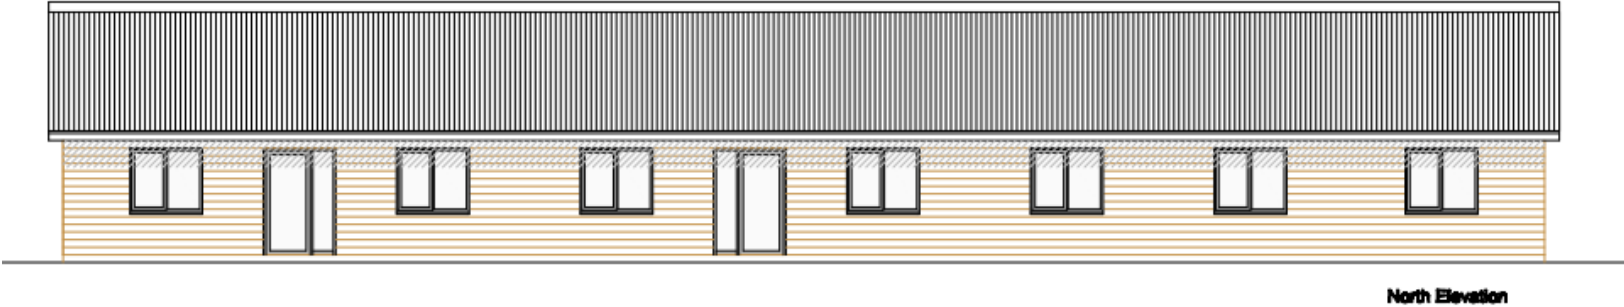

22/02074/FUL Forest View, Furzeley Road, Denmead, PO7 6TX

Construction of single storey tourist accommodation building comprising 2No two bedroom lodges and 1No three bedroom lodge.

Proposed Site Plan & Planting Plan

Forest View, Denmead
 New Planting Plan
 32/328 [A]01
 Scale 1:100 @A3

Proposed Floor & Roof Plan

Point View, Dotted
Proposed Floor Plans
Selling Point
Date: 1/1/2024

Proposed Section

Proposed Elevations

Site Photographs

01. View North East along Furzeley Road from site access

Existing track from entrance to site.

Derelict buildings at rear of site.

View from access across existing site.

Site Photographs

Existing vegetation to boundaries with golf course looking North East.