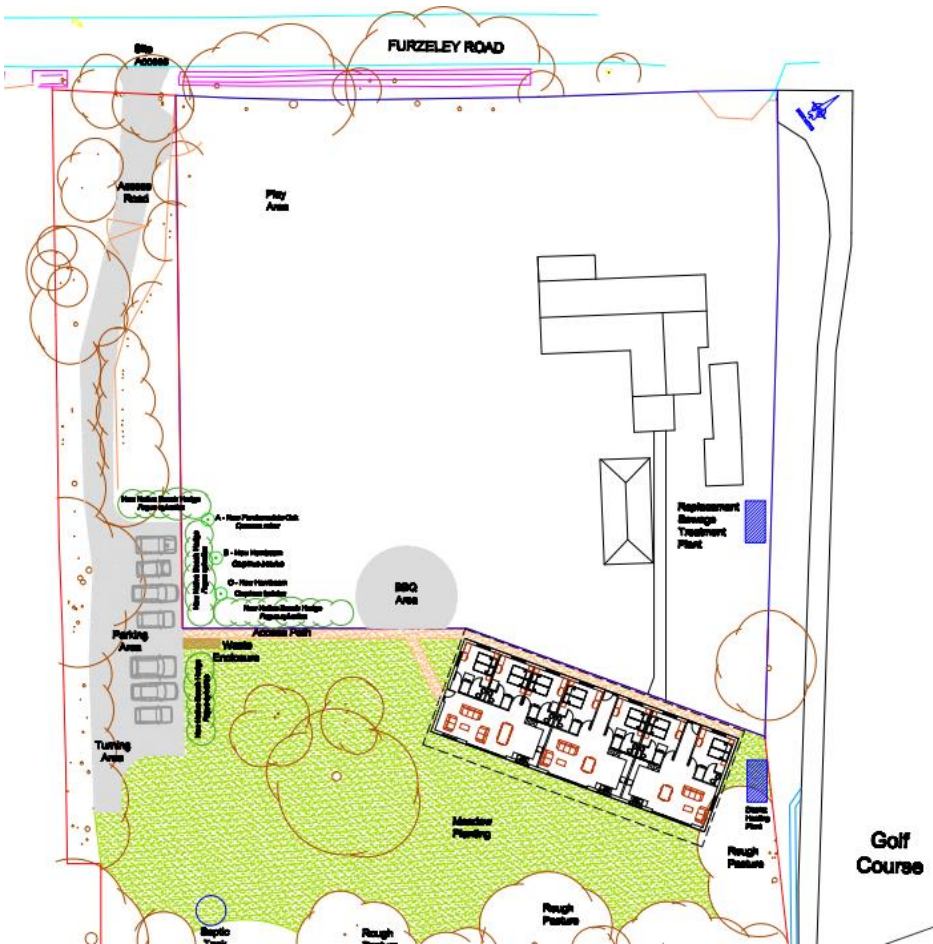

22/02074/FUL Forest View, Furzeley Road, Denmead, PO7 6TX

Construction of single storey tourist accommodation building comprising 2No two bedroom lodges and 1No three bedroom lodge.

Proposed Site Plan & Planting Plan

Forest View, Denmead
 New Planting Plan
 32/328 [A]01
 Scale 1:100 @A3

Proposed Floor & Roof Plan

Point View, Dotted
Proposed Floor Plans
Selling Point
Date: 1/1/2024

Proposed Section

Proposed Elevations

Site Photographs

01. View North East along Furzeley Road from site access

Existing track from entrance to site.

Derelict buildings at rear of site.

View from access across existing site.

Site Photographs

Existing vegetation to boundaries with golf course looking North East.