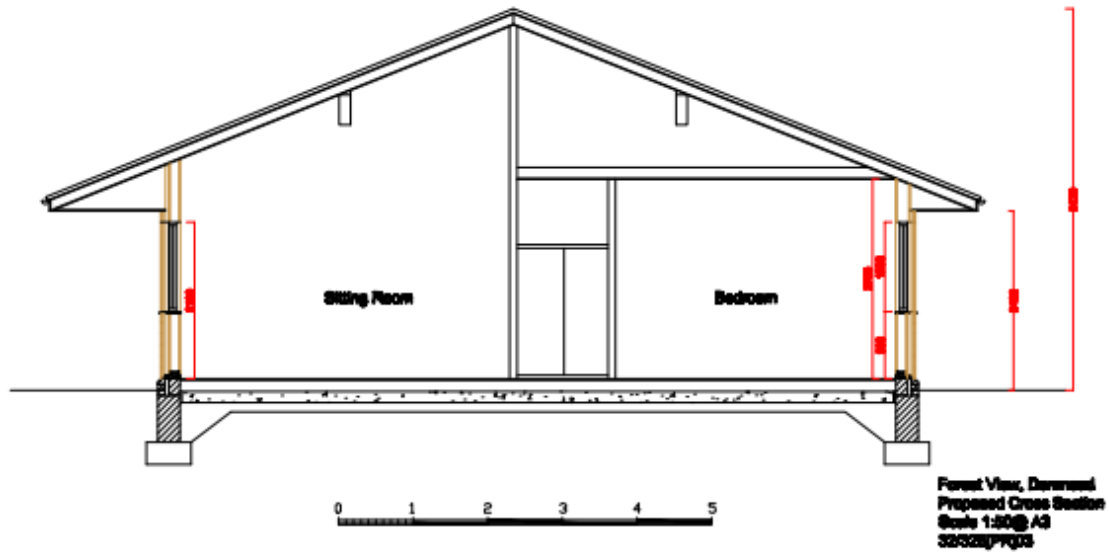

22/02074/FUL Forest View, Furzeley Road, Denmead, PO7 6TX

Construction of single storey tourist accommodation building comprising 2No two bedroom lodges and 1No three bedroom lodge.

Proposed Site Plan & Planting Plan

Forest View, Denmead
 New Planting Plan
 32/328 [A]01
 Scale 1:100 @A3

Proposed Floor & Roof Plan

Point View, Dotted
Proposed Floor Plans
Selling Point
Date: 1/1/2024

Proposed Section

Proposed Elevations

Site Photographs