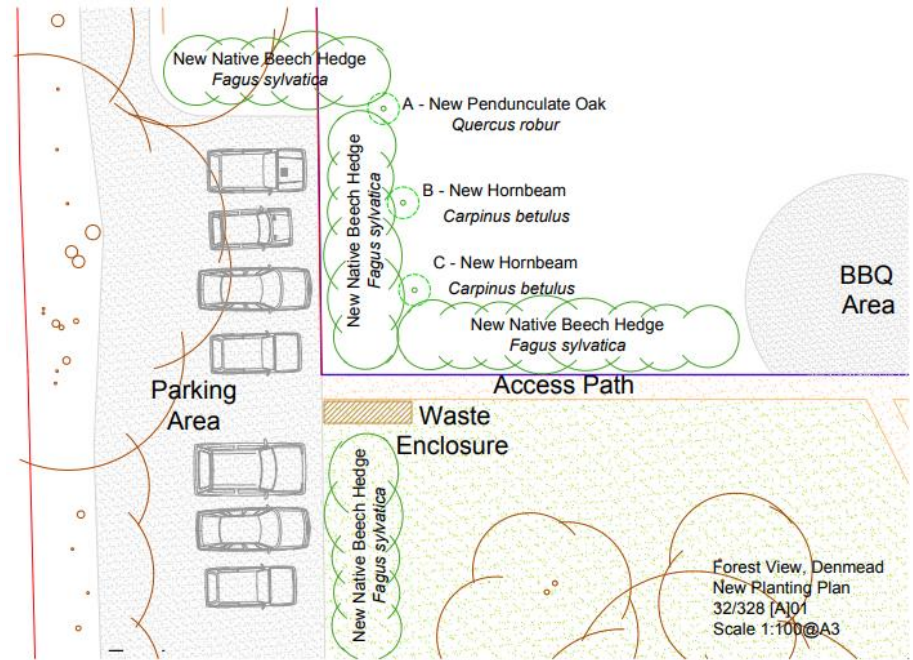

22/02074/FUL Forest View, Furzeley Road, Denmead, PO7 6TX

Construction of single storey tourist accommodation building comprising 2No two bedroom lodges and 1No three bedroom lodge.

Proposed Site Plan & Planting Plan

Forest View, Denmead
 New Planting Plan
 32/328 [A]01
 Scale 1:100 @A3

Proposed Floor & Roof Plan

Point View, Dotted
Proposed Floor Plans
Selling Point
Date: 1/1/2024

Proposed Section

Proposed Elevations

Site Photographs

01. View North East along Furzeley Road from site access

Existing track from entrance to site.

Derelict buildings at rear of site.

View from access across existing site.

Site Photographs

Existing vegetation to boundaries with golf course looking North East.